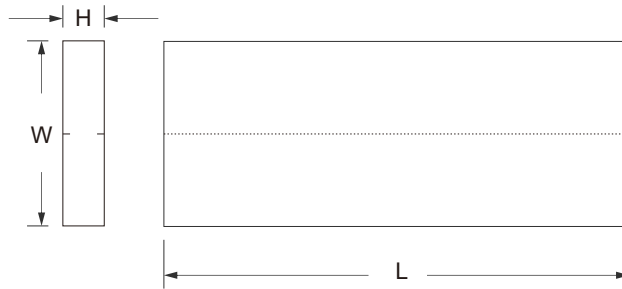

Packing Quantity

Package	Package Type	Tube Quantity	Carton Quantity
SGBJ	Tube	20	1000

Note 1: These are minimum package quantities only. Minimum orders will differ. Contact the factory for more information on minimum order quantities.

Dimensions

Tube Size

Description	Dimension	Specification(mm typical)
Length	L	390
Width	W	50.7
Height	H	8

Carton Size

Description	Dimension	Specification(mm typical)
Length	L	405
Width	W	270
Height	H	190