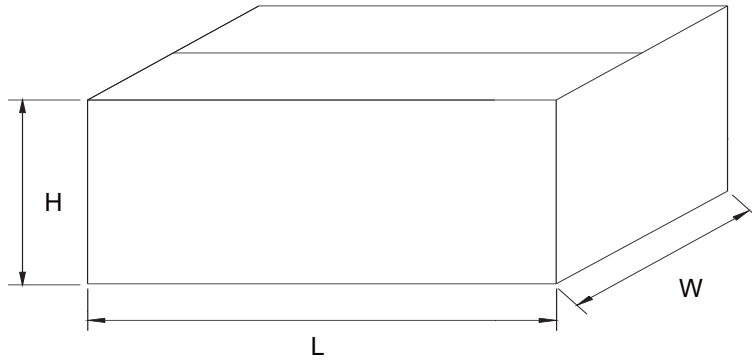

Packing Quantity

Package	Package Type	Tube Quantity	Carton Quantity
SGBJ	Tube	20	1000

Note 1: These are minimum package quantities only. Minimum orders will differ. Contact the factory for more information on minimum order quantities.

Dimensions

Tube Size

Description	Dimension	Specification(mm typical)
Length	L	390
Width	W	50.7
Height	H	8

Carton Size

Description	Dimension	Specification(mm typical)
Length	L	405
Width	W	270
Height	H	190