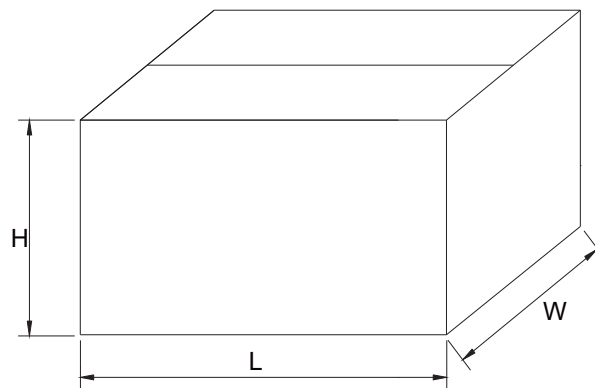

Carton Size

Description	Dimension	Specification(mm typical)
Length	L	410
Width	W	265
Height	H	315