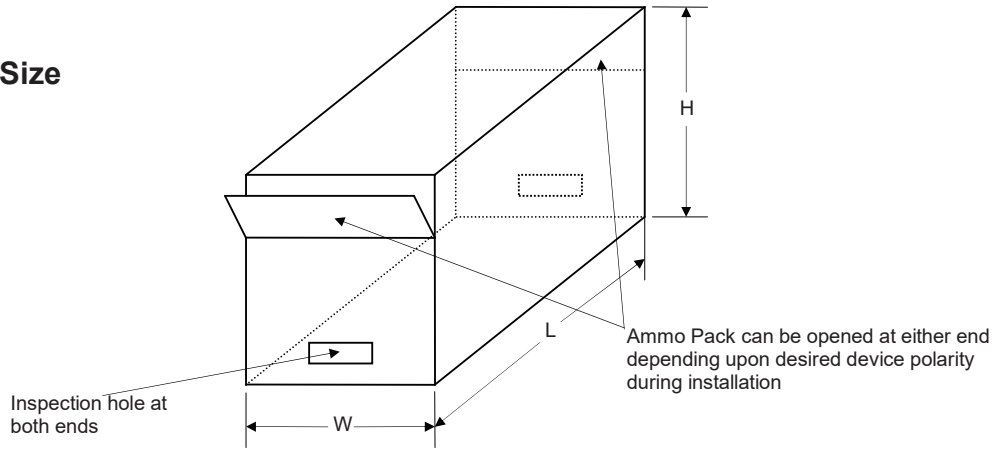

Note 1: These are minimum package quantities only. Minimum orders will differ. Contact the factory for more information on minimum order quantities.

Reel Dimensions

Description	Dimension	Specification(mm)
Reel Diameter	A	330
Core Diameter (Outside Dimension)	B	16.6±0.4
Arbor Hole Diameter	C	85.7±0.3
Reel Width	D	79.0±1.0

Reel Taping Specifications

Dimensions apply to both sides of the reel

Description	Dimension	Specification(mm)
Component Pitch	A	5.0±0.5
Inside Tape Spacing	B	52.4±1.5
Lead To Lead Eccentricity	[C ₁ - C ₂]	1.0 Max.
Lead Extension	D	0.5 Max.
Lead Bending	E	1.2 Max.
Cumulative Pitch	G	1.5 per 10 pitch
Exposed Adhesive	H	0.8 Max.
Tape Width	J	6.0±0.4
Tape Leader	Beginning and end of reel or ammo pack	300.0 Min.
Empty Spaces	Consecutive missing components not allowed	<0.1%
Polarity Marking	All polarized components shall be oriented in the same direction. The cathode tape shall be colored and the anode tape shall be white or light beige.	

Carton Size

Description	Dimension	Specification(mm typical)
Length	L	360
Width	W	350
Height	H	345

Bulk Packing Specification

Inbox Size

Description	Dimension	Specification(mm typical)
Length	L	200
Width	W	85
Height	H	20

Carton Size

Description	Dimension	Specification(mm typical)
Length	L	380
Width	W	220
Height	H	275

Ammo Pack Dimensions

Ammo Size

Description	Dimension	Specification(mm typical)
Length	L	255
Width	W	80
Height	H	95