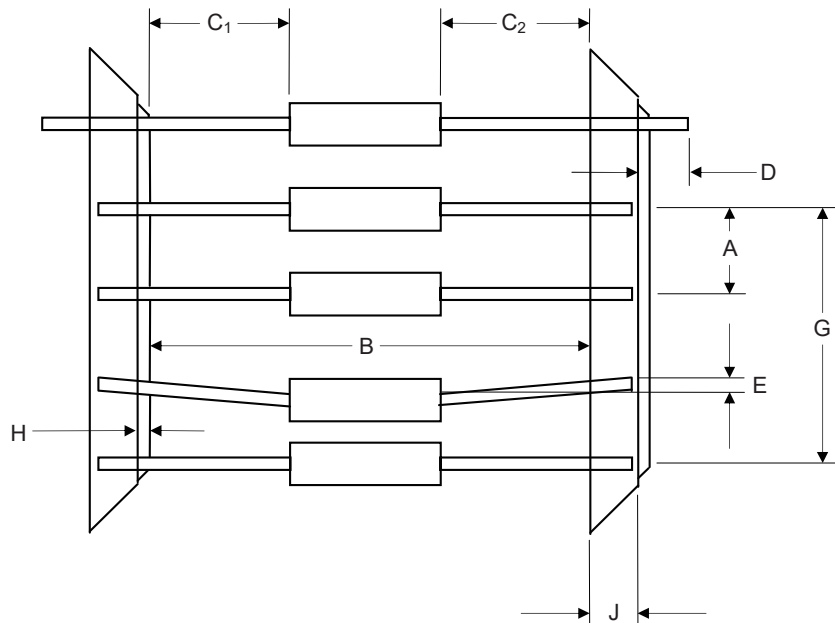

Note 1: These are minimum package quantities only. Minimum orders will differ. Contact the factory for more information on minimum order quantities.

Reel Dimensions

Description	Dimension	Specification(mm)
Reel Diameter	A	330
Core Diameter (Outside Dimension)	B	16.6±0.4
Arbor Hole Diameter	C	85.7±0.3
Reel Width	D	79.0±1.0

Reel Taping Specifications

Dimensions apply to both sides of the reel

Description	Dimension	Specification(mm)
Component Pitch	A	5.0±0.5
Inside Tape Spacing	B	52.4±1.5
Lead To Lead Eccentricity	[C ₁ - C ₂]	1.0 Max.
Lead Extension	D	0.5 Max.
Lead Bending	E	1.2 Max.
Cumulative Pitch	G	1.5 per 10 pitch
Exposed Adhesive	H	0.8 Max.
Tape Width	J	6.0±0.4
Tape Leader	Beginning and end of reel or ammo pack	300.0 Min.
Empty Spaces	Consecutive missing components not allowed	<0.1%
Polarity Marking	All polarized components shall be oriented in the same direction. The cathode tape shall be colored and the anode tape shall be white or light beige.	