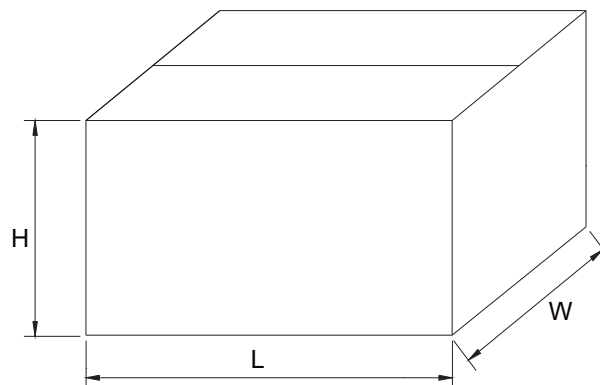

Note 1: These are minimum package quantities only. Minimum orders will differ. Contact the factory for more information on minimum order quantities.

Reel Dimensions

Description	Dimension	Specification(mm)
Reel Diameter	A	330
Core Diameter (Outside Dimension)	B	16.6±0.4
Arbor Hole Diameter	C	85.7±0.3
Reel Width	D	79.0±1.0

Reel Taping Specifications

Dimensions apply to both sides of the reel

Description	Dimension	Specification(mm)
Component Pitch	A	5.0±0.5
Inside Tape Spacing	B	52.4±1.5
Lead To Lead Eccentricity	[C ₁ - C ₂]	1.0 Max.
Lead Extension	D	0.5 Max.
Lead Bending	E	1.2 Max.
Cumulative Pitch	G	1.5 per 10 pitch
Exposed Adhesive	H	0.8 Max.
Tape Width	J	6.0±0.4
Tape Leader	Beginning and end of reel or ammo pack	300.0 Min.
Empty Spaces	Consecutive missing components not allowed	<0.1%
Polarity Marking	All polarized components shall be oriented in the same direction. The cathode tape shall be colored and the anode tape shall be white or light beige.	

Carton Size

Description	Dimension	Specification(mm typical)
Length	L	360
Width	W	350
Height	H	345

Bulk Packing Specification

Inbox Size

Description	Dimension	Specification(mm typical)
Length	L	200
Width	W	85
Height	H	20

Carton Size

Description	Dimension	Specification(mm typical)
Length	L	410
Width	W	265
Height	H	315