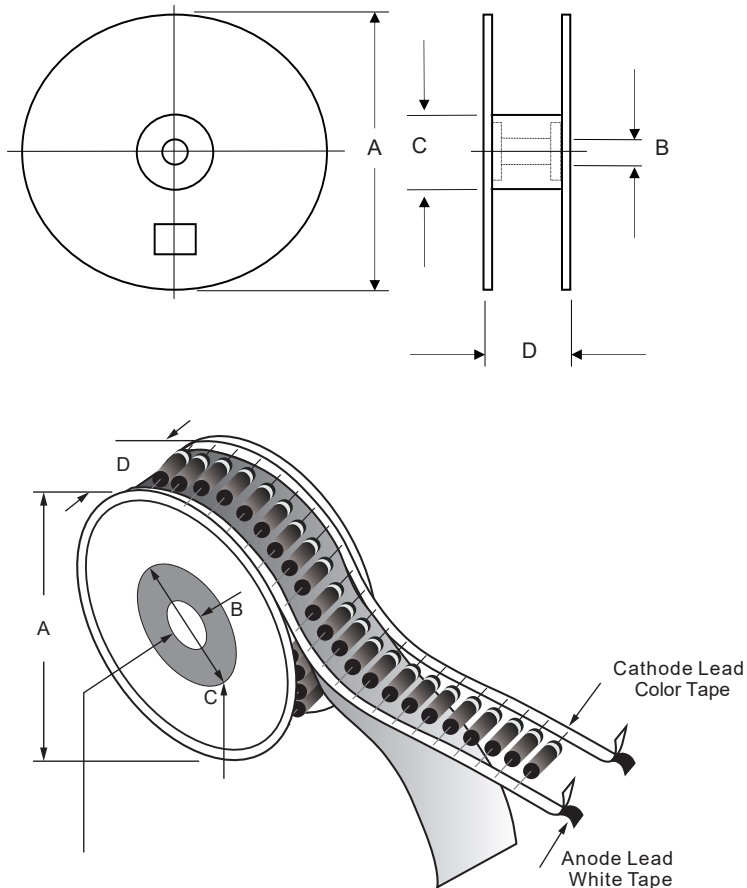

Mechanical Data

- Weight: 0.2010 grams (Approximate)
- Halogen Free. "Green" Device (Note 1)
- Epoxy Meets UL 94 V-0 Flammability Rating
- Lead Free Finish/RoHS Compliant (Note2) ("P" Suffix Designates RoHS Compliant. See Ordering Information)

Package Outline Dimensions

DIMENSIONS					
DIM	INCHES		MM		NOTE
	MIN	MAX	MIN	MAX	
A	0.116	0.140	2.90	3.50	
B	0.091	0.102	2.30	2.60	
C	0.020	0.024	0.50	0.60	
D	0.787	-----	20.00	-----	

Packing Quantity

Package	Package Type	Minimum Packing Quantity	Carton Quantity
R-1	13" Tape and Reel	5000	20K
	Bulk	1000	40K
	Ammo Pack	3000	45K

Note 1: These are minimum package quantities only. Minimum orders will differ. Contact the factory for more information on minimum order quantities.

Reel Dimensions

Description	Dimension	Specification(mm)
Reel Diameter	A	330
Core Diameter (Outside Dimension)	B	16.6±0.4
Arbor Hole Diameter	C	85.7±0.3
Reel Width	D	79.0±1.0

Reel Taping Specifications

Dimensions apply to both sides of the reel

Description	Dimension	Specification(mm)
Component Pitch	A	5.0±0.5
Inside Tape Spacing	B	52.4±1.5
Lead To Lead Eccentricity	[C ₁ - C ₂]	1.0 Max.
Lead Extension	D	0.5 Max.
Lead Bending	E	1.2 Max.
Cumulative Pitch	G	1.5 per 10 pitch
Exposed Adhesive	H	0.8 Max.
Tape Width	J	6.0±0.4
Tape Leader	Beginning and end of reel or ammo pack	300.0 Min.
Empty Spaces	Consecutive missing components not allowed	<0.1%
Polarity Marking	All polarized components shall be oriented in the same direction. The cathode tape shall be colored and the anode tape shall be white or light beige.	