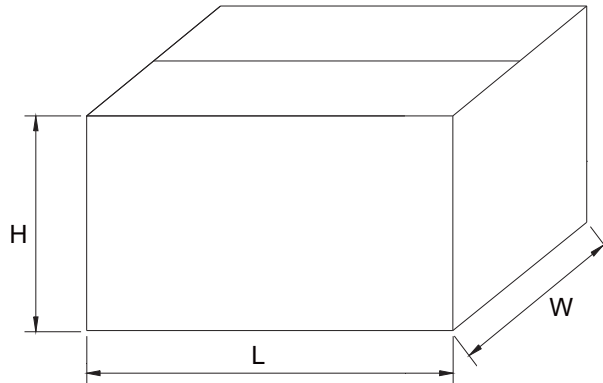

Note 1: These are minimum package quantities only. Minimum orders will differ. Contact the factory for more information on minimum order quantities.

Reel Dimensions

Description	Dimension	Specification(mm)
Reel Diameter	A	330
Core Diameter (Outside Dimension)	B	16.6±0.4
Arbor Hole Diameter	C	85.7±0.3
Reel Width	D	79.0±1.0

Reel Taping Specifications

Dimensions apply to both sides of the reel

Description	Dimension	Specification(mm)
Component Pitch	A	5.0±0.5
Inside Tape Spacing	B	52.4±1.5
Lead To Lead Eccentricity	[C ₁ - C ₂]	1.0 Max.
Lead Extension	D	0.5 Max.
Lead Bending	E	1.2 Max.
Cumulative Pitch	G	1.5 per 10 pitch
Exposed Adhesive	H	0.8 Max.
Tape Width	J	6.0±0.4
Tape Leader	Beginning and end of reel or ammo pack	300.0 Min.
Empty Spaces	Consecutive missing components not allowed	<0.1%
Polarity Marking	All polarized components shall be oriented in the same direction. The cathode tape shall be colored and the anode tape shall be white or light beige.	

Carton Size

Description	Dimension	Specification(mm typical)
Length	L	360
Width	W	350
Height	H	345

Bulk Packing Specification

Inbox Size

Description	Dimension	Specification(mm typical)
Length	L	200
Width	W	85
Height	H	20

Carton Size

Description	Dimension	Specification(mm typical)
Length	L	380
Width	W	220
Height	H	275

Ammo Pack Dimensions

Ammo Size

Description	Dimension	Specification(mm typical)
Length	L	255
Width	W	80
Height	H	95