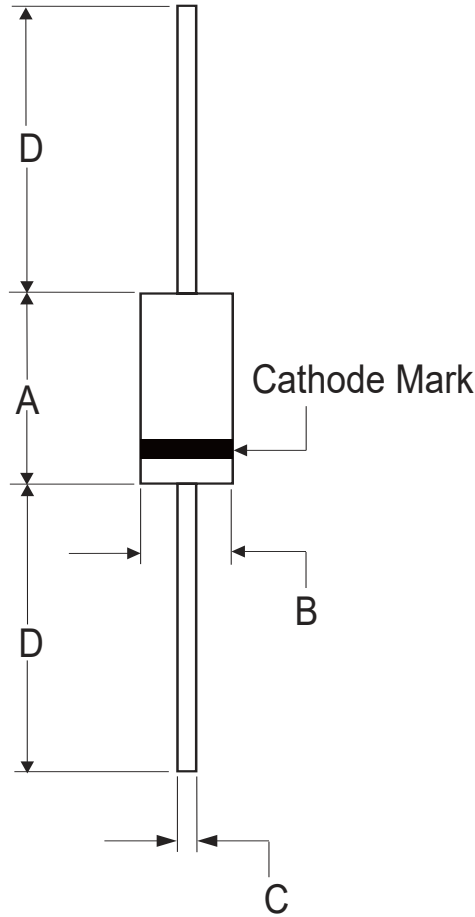

Package Outline Dimensions

DIMENSIONS					
DIM	INCHES		MM		NOTE
	MIN	MAX	MIN	MAX	
A	0.116	0.140	2.90	3.50	
B	0.091	0.102	2.30	2.60	
C	0.020	0.024	0.50	0.60	
D	0.787	-----	20.00	-----