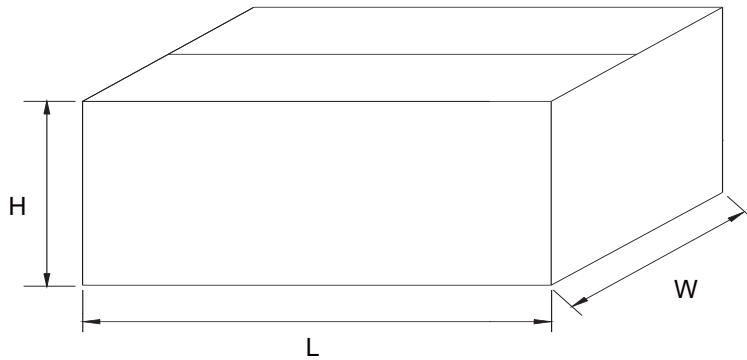

## Packing Quantity

Package	Package Type	Box Quantity	Carton Quantity
E2A	Box	6pcs	36pcs

Note 1: These are minimum package quantities only. Minimum orders will differ. Contact the factory for more information on minimum order quantities.

## Dimensions

### Inbox Size

Description	Dimension	Specification(mm typical)
Length	L	290
Width	W	252
Height	H	40

### Carton Size

Description	Dimension	Specification(mm typical)
Length	L	310
Width	W	280
Height	H	285