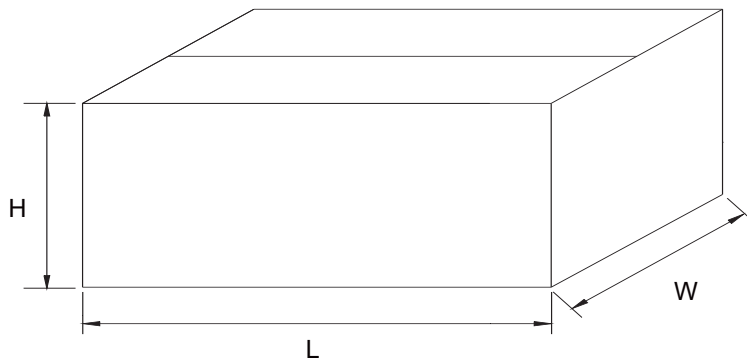

Packing Quantity

Package	Package Type	Box Quantity	Carton Quantity
E1A	Box	8pcs	48pcs

Note 1: These are minimum package quantities only. Minimum orders will differ. Contact the factory for more information on minimum order quantities.

Dimensions

Inbox Size

Description	Dimension	Specification(mm typical)
Length	L	290
Width	W	252
Height	H	40

Carton Size

Description	Dimension	Specification(mm typical)
Length	L	310
Width	W	280
Height	H	285