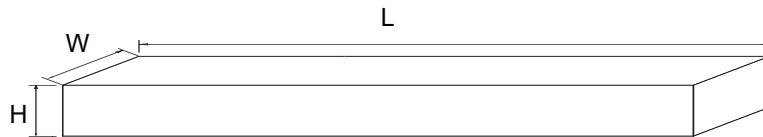

Packing Quantity

Package	Package Type	Box Quantity	Carton Quantity
E1A	Box	8pcs	48pcs

Note 1: These are minimum package quantities only. Minimum orders will differ. Contact the factory for more information on minimum order quantities.

Dimensions

Inbox Size

Description	Dimension	Specification(mm typical)
Length	L	290
Width	W	252
Height	H	40

Carton Size

Description	Dimension	Specification(mm typical)
Length	L	310
Width	W	280
Height	H	285