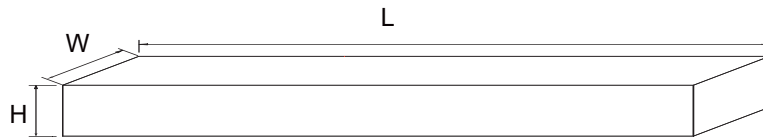

Packing Quantity

Package	Package Type	Box Quantity	Carton Quantity
E1	Box	8pcs	48pcs

Note 1: These are minimum package quantities only. Minimum orders will differ. Contact the factory for more information on minimum order quantities.

Dimensions

Inbox Size

Description	Dimension	Specification(mm typical)
Length	L	290
Width	W	252
Height	H	40

Carton Size

Description	Dimension	Specification(mm typical)
Length	L	310
Width	W	280
Height	H	285