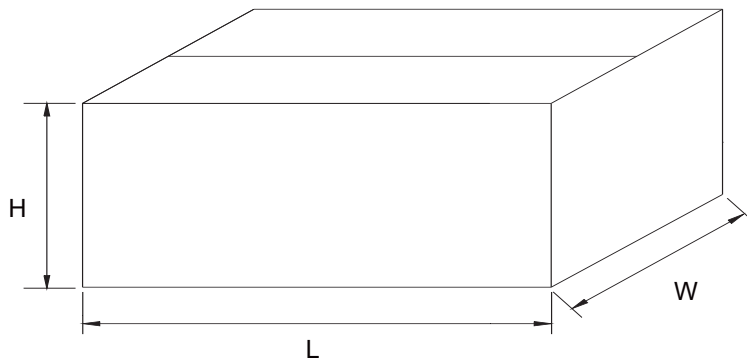

Packing Quantity

Package	Package Type	Box Quantity	Carton Quantity
E1	Box	8pcs	48pcs

Note 1: These are minimum package quantities only. Minimum orders will differ. Contact the factory for more information on minimum order quantities.

Dimensions

Inbox Size

Description	Dimension	Specification(mm typical)
Length	L	290
Width	W	252
Height	H	40

Carton Size

Description	Dimension	Specification(mm typical)
Length	L	310
Width	W	280
Height	H	285