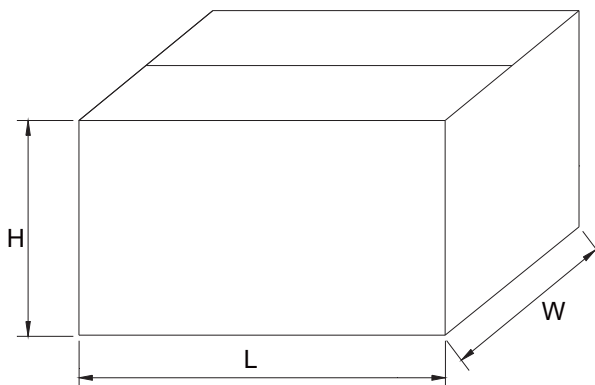

Reel Dimensions

Description	Dimension	Specification(mm)
Reel Diameter	A	330
Core Diameter (Outside Dimension)	B	16.6±0.4
Arbor Hole Diameter	C	85.7±0.3
Reel Width	D	79.0±1.0

Reel Taping Specifications

Dimensions apply to both sides of the reel

Description	Dimension	Specification(mm)
Component Pitch	A	10.0±0.5
Inside Tape Spacing	B	52.4±1.5
Lead To Lead Eccentricity	[C ₁ - C ₂]	1.0 Max.
Lead Extension	D	0.5 Max.
Lead Bending	E	1.2 Max.
Cumulative Pitch	G	1.5 per 10 pitch
Exposed Adhesive	H	0.8 Max.
Tape Width	J	6.0±0.4
Tape Leader	Beginning and end of reel or ammo pack	300.0 Min.
Empty Spaces	Consecutive missing components not allowed	<0.1%
Polarity Marking	All polarized components shall be oriented in the same direction. The cathode tape shall be colored and the anode tape shall be white or light beige.	

Carton Size

Description	Dimension	Specification(mm typical)
Length	L	360
Width	W	350
Height	H	345

Bulk Packing Specification

Inbox Size

Description	Dimension	Specification(mm typical)
Length	L	305
Width	W	75
Height	H	40

Carton Size

Description	Dimension	Specification(mm typical)
Length	L	410
Width	W	265
Height	H	315