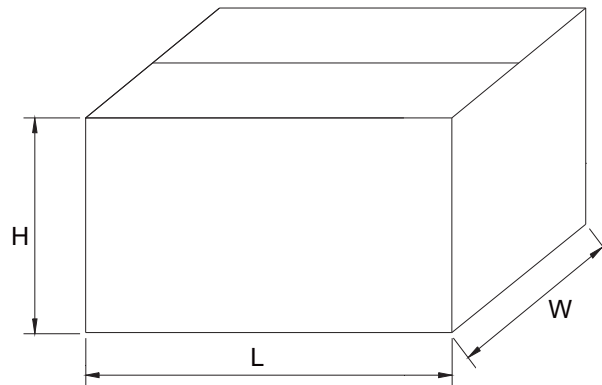

Reel Dimensions

Description	Dimension	Specification(mm)
Reel Diameter	A	330
Core Diameter (Outside Dimension)	B	16.6±0.4
Arbor Hole Diameter	C	85.7±0.3
Reel Width	D	79.0±1.0

Reel Taping Specifications

Dimensions apply to both sides of the reel

Description	Dimension	Specification(mm)
Component Pitch	A	10.0±0.5
Inside Tape Spacing	B	52.4±1.5
Lead To Lead Eccentricity	[C ₁ - C ₂]	1.0 Max.
Lead Extension	D	0.5 Max.
Lead Bending	E	1.2 Max.
Cumulative Pitch	G	1.5 per 10 pitch
Exposed Adhesive	H	0.8 Max.
Tape Width	J	6.0±0.4
Tape Leader	Beginning and end of reel or ammo pack	300.0 Min.
Empty Spaces	Consecutive missing components not allowed	<0.1%
Polarity Marking	All polarized components shall be oriented in the same direction. The cathode tape shall be colored and the anode tape shall be white or light beige.	

Carton Size

Description	Dimension	Specification(mm typical)
Length	L	360
Width	W	350
Height	H	345

Bulk Packing Specification

Inbox Size

Description	Dimension	Specification(mm typical)
Length	L	305
Width	W	75
Height	H	40

Carton Size

Description	Dimension	Specification(mm typical)
Length	L	310
Width	W	305
Height	H	260

Ammo Pack Dimensions

Ammo Size

Description	Dimension	Specification(mm typical)
Length	L	260
Width	W	70
Height	H	135