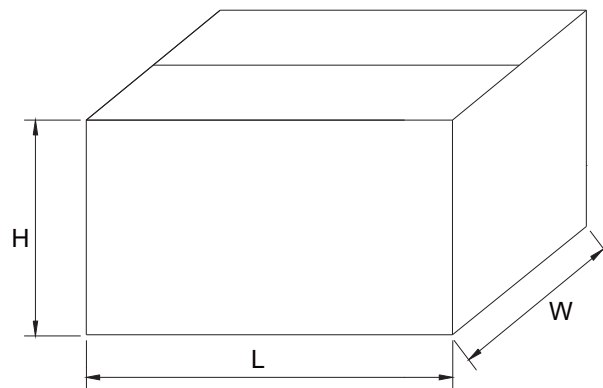

Reel Dimensions

Description	Dimension	Specification(mm)
Reel Diameter	A	330
Core Diameter (Outside Dimension)	B	16.6±0.4
Arbor Hole Diameter	C	85.7±0.3
Reel Width	D	79.0±1.0

Reel Taping Specifications

Dimensions apply to both sides of the reel

Carton Size

Description	Dimension	Specification(mm typical)
Length	L	360
Width	W	350
Height	H	345

Bulk Packing Specification

Inbox Size

Description	Dimension	Specification(mm typical)
Length	L	305
Width	W	75
Height	H	40

Carton Size

Description	Dimension	Specification(mm typical)
Length	L	310
Width	W	305
Height	H	260

Ammo Pack Dimensions

Ammo Size

Description	Dimension	Specification(mm typical)
Length	L	260
Width	W	70
Height	H	135

Carton Size

Description	Dimension	Specification(mm typical)
Length	L	410
Width	W	265
Height	H	315