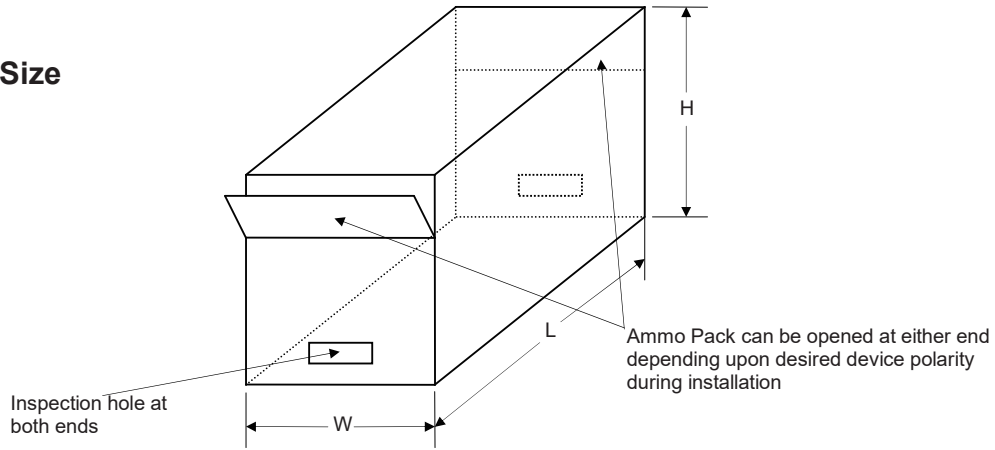

Reel Dimensions

Description	Dimension	Specification(mm)
Reel Diameter	A	330
Core Diameter (Outside Dimension)	B	16.6±0.4
Arbor Hole Diameter	C	85.7±0.3
Reel Width	D	79.0±1.0

Reel Taping Specifications

Dimensions apply to both sides of the reel

Description	Dimension	Specification(mm)
Component Pitch	A	10.0±0.5
Inside Tape Spacing	B	52.4±1.5
Lead To Lead Eccentricity	[C ₁ - C ₂]	1.0 Max.
Lead Extension	D	0.5 Max.
Lead Bending	E	1.2 Max.
Cumulative Pitch	G	1.5 per 10 pitch
Exposed Adhesive	H	0.8 Max.
Tape Width	J	6.0±0.4
Tape Leader	Beginning and end of reel or ammo pack	300.0 Min.
Empty Spaces	Consecutive missing components not allowed	<0.1%
Polarity Marking	All polarized components shall be oriented in the same direction. The cathode tape shall be colored and the anode tape shall be white or light beige.	

Carton Size

Description	Dimension	Specification(mm typical)
Length	L	360
Width	W	350
Height	H	345

Bulk Packing Specification

Inbox Size

Description	Dimension	Specification(mm typical)
Length	L	305
Width	W	75
Height	H	40

Carton Size

Description	Dimension	Specification(mm typical)
Length	L	310
Width	W	305
Height	H	260

Ammo Pack Dimensions

Ammo Size

Description	Dimension	Specification(mm typical)
Length	L	260
Width	W	70
Height	H	135