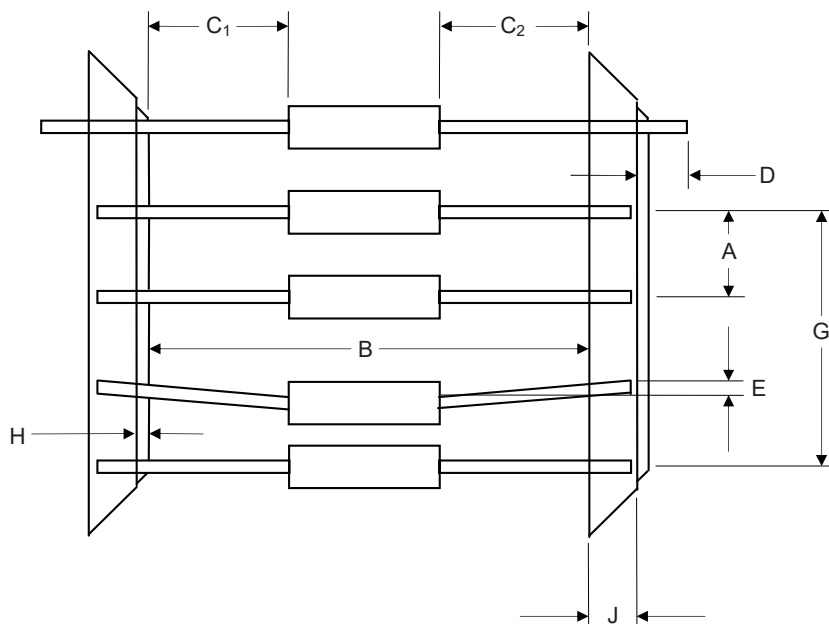

Note 2: MCC Tape&reel products meets EIA-481 specification.

Note 3: Please refer to the product datasheet for MSL level, RoHS and Halogen-Free compliance.

Note 4: Orientation guide for commonly used devices.

Reel Dimensions

Description	Dimension	Specification(mm)
Reel Diameter	A	330
Core Diameter (Outside Dimension)	B	16.6±0.4
Arbor Hole Diameter	C	85.7±0.3
Reel Width	D	79.0±1.0

Reel Taping Specifications

Dimensions apply to both sides of the reel

Description	Dimension	Specification(mm)
Component Pitch	A	10.0±0.5
Inside Tape Spacing	B	52.4±1.5
Lead To Lead Eccentricity	[C ₁ - C ₂]	1.0 Max.
Lead Extension	D	0.5 Max.
Lead Bending	E	1.2 Max.
Cumulative Pitch	G	1.5 per 10 pitch
Exposed Adhesive	H	0.8 Max.
Tape Width	J	6.0±0.4
Tape Leader	Beginning and end of reel or ammo pack	300.0 Min.
Empty Spaces	Consecutive missing components not allowed	<0.1%
Polarity Marking	All polarized components shall be oriented in the same direction. The cathode tape shall be colored and the anode tape shall be white or light beige.	

Carton Size

Description	Dimension	Specification(mm typical)
Length	L	310
Width	W	305
Height	H	260

Ammo Pack Dimensions

Ammo Size

Description	Dimension	Specification(mm typical)
Length	L	260
Width	W	70
Height	H	135