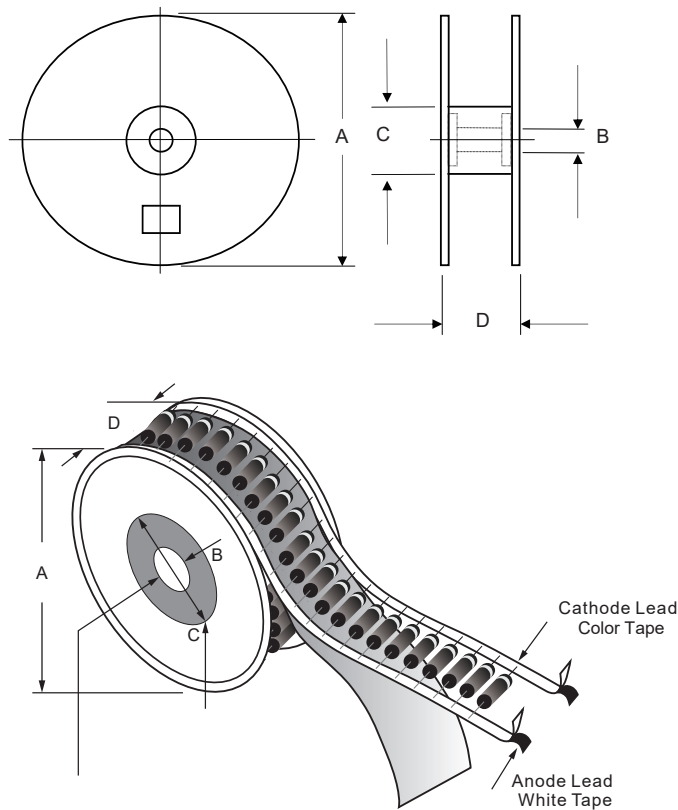

Note 2: MCC Tape&reel products meets EIA-481 specification.

Note 3: Please refer to the product datasheet for MSL level, RoHS and Halogen-Free compliance.

Note 4: Orientation guide for commonly used devices.

Reel Dimensions

Description	Dimension	Specification(mm)
Reel Diameter	A	330
Core Diameter (Outside Dimension)	B	16.6±0.4
Arbor Hole Diameter	C	85.7±0.3
Reel Width	D	79.0±1.0

Reel Taping Specifications

Dimensions apply to both sides of the reel

Description	Dimension	Specification(mm)
Component Pitch	A	10.0±0.5
Inside Tape Spacing	B	52.4±1.5
Lead To Lead Eccentricity	[C ₁ - C ₂]	1.0 Max.
Lead Extension	D	0.5 Max.
Lead Bending	E	1.2 Max.
Cumulative Pitch	G	1.5 per 10 pitch
Exposed Adhesive	H	0.8 Max.
Tape Width	J	6.0±0.4
Tape Leader	Beginning and end of reel or ammo pack	300.0 Min.
Empty Spaces	Consecutive missing components not allowed	<0.1%
Polarity Marking	All polarized components shall be oriented in the same direction. The cathode tape shall be colored and the anode tape shall be white or light beige.	

Carton Size

Description	Dimension	Specification(mm typical)
Length	L	310
Width	W	305
Height	H	260

Ammo Pack Dimensions

Ammo Size

Description	Dimension	Specification(mm typical)
Length	L	260
Width	W	70
Height	H	135