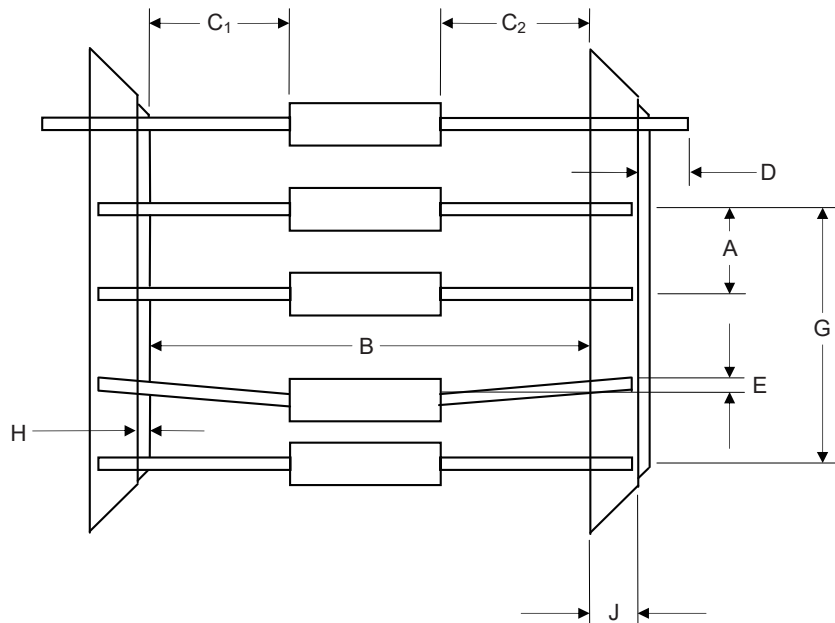

Reel Dimensions

Description	Dimension	Specification(mm)
Reel Diameter	A	330
Core Diameter (Outside Dimension)	B	16.6±0.4
Arbor Hole Diameter	C	85.7±0.3
Reel Width	D	79.0±1.0

Reel Taping Specifications

Dimensions apply to both sides of the reel

Description	Dimension	Specification(mm)
Component Pitch	A	10.0±0.5
Inside Tape Spacing	B	52.4±1.5
Lead To Lead Eccentricity	[C ₁ - C ₂]	1.0 Max.
Lead Extension	D	0.5 Max.
Lead Bending	E	1.2 Max.
Cumulative Pitch	G	1.5 per 10 pitch
Exposed Adhesive	H	0.8 Max.
Tape Width	J	6.0±0.4
Tape Leader	Beginning and end of reel or ammo pack	300.0 Min.
Empty Spaces	Consecutive missing components not allowed	<0.1%
Polarity Marking	All polarized components shall be oriented in the same direction. The cathode tape shall be colored and the anode tape shall be white or light beige.	

Carton Size

Description	Dimension	Specification(mm typical)
Length	L	310
Width	W	305
Height	H	260

Ammo Pack Dimensions

Ammo Size

Description	Dimension	Specification(mm typical)
Length	L	260
Width	W	70
Height	H	135

Carton Size

Description	Dimension	Specification(mm typical)
Length	L	410
Width	W	265
Height	H	315