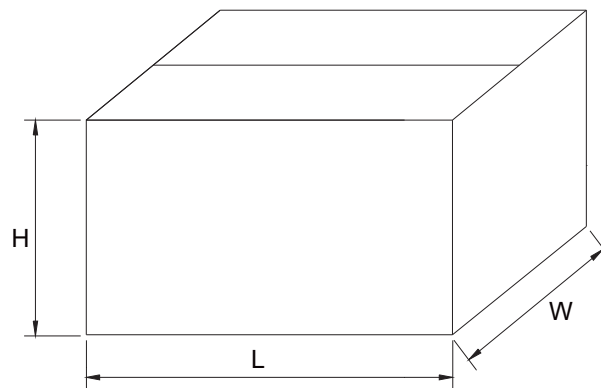

Reel Dimensions

Description	Dimension	Specification(mm)
Reel Diameter	A	330
Core Diameter (Outside Dimension)	B	16.6±0.4
Arbor Hole Diameter	C	85.7±0.3
Reel Width	D	79.0±1.0

Reel Taping Specifications

Dimensions apply to both sides of the reel

Carton Size

Description	Dimension	Specification(mm typical)
Length	L	360
Width	W	350
Height	H	345

Bulk Packing Specification

Inbox Size

Description	Dimension	Specification(mm typical)
Length	L	305
Width	W	75
Height	H	40

Carton Size

Description	Dimension	Specification(mm typical)
Length	L	310
Width	W	305
Height	H	260

Ammo Pack Dimensions

Ammo Size

Description	Dimension	Specification(mm typical)
Length	L	260
Width	W	70
Height	H	135

Carton Size

Description	Dimension	Specification(mm typical)
Length	L	410
Width	W	265
Height	H	315