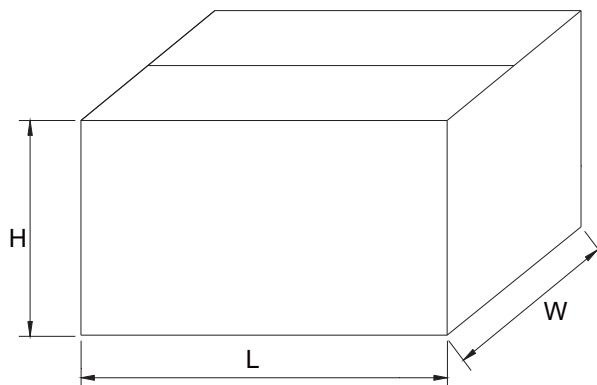

Reel Dimensions

Description	Dimension	Specification(mm)
Reel Diameter	A	330
Core Diameter (Outside Dimension)	B	16.6±0.4
Arbor Hole Diameter	C	85.7±0.3
Reel Width	D	79.0±1.0

Reel Taping Specifications

Dimensions apply to both sides of the reel

Description	Dimension	Specification(mm)
Component Pitch	A	10.0±0.5
Inside Tape Spacing	B	52.4±1.5
Lead To Lead Eccentricity	[C ₁ - C ₂]	1.0 Max.
Lead Extension	D	0.5 Max.
Lead Bending	E	1.2 Max.
Cumulative Pitch	G	1.5 per 10 pitch
Exposed Adhesive	H	0.8 Max.
Tape Width	J	6.0±0.4
Tape Leader	Beginning and end of reel or ammo pack	300.0 Min.
Empty Spaces	Consecutive missing components not allowed	<0.1%
Polarity Marking	All polarized components shall be oriented in the same direction. The cathode tape shall be colored and the anode tape shall be white or light beige.	

Carton Size

Description	Dimension	Specification(mm typical)
Length	L	360
Width	W	350
Height	H	345

Bulk Packing Specification

Inbox Size

Description	Dimension	Specification(mm typical)
Length	L	305
Width	W	75
Height	H	40

Carton Size

Description	Dimension	Specification(mm typical)
Length	L	410
Width	W	265
Height	H	315