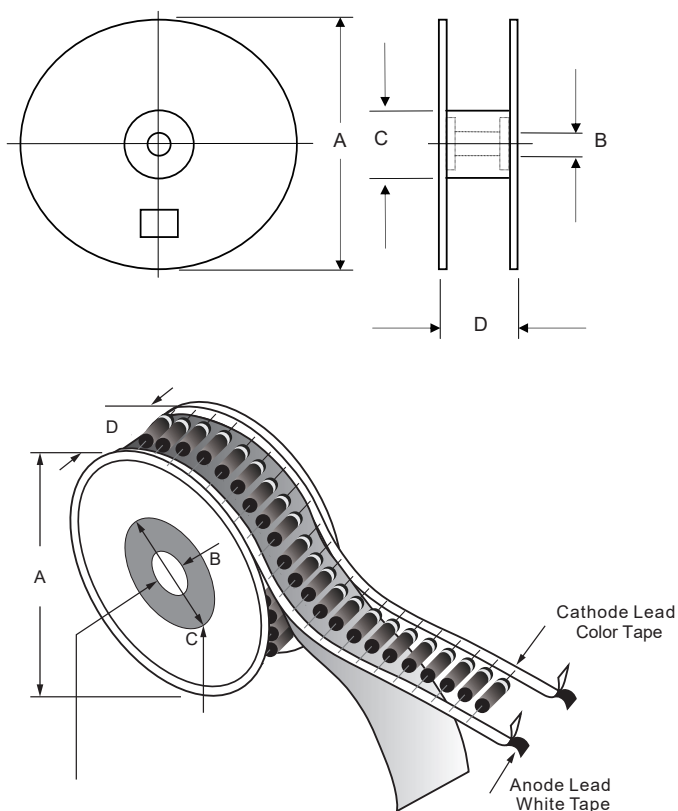

Reel Dimensions

Description	Dimension	Specification(mm)
Reel Diameter	A	330
Core Diameter (Outside Dimension)	B	16.6±0.4
Arbor Hole Diameter	C	85.7±0.3
Reel Width	D	79.0±1.0

Reel Taping Specifications

Dimensions apply to both sides of the reel

Description	Dimension	Specification(mm)
Component Pitch	A	10.0±0.5
Inside Tape Spacing	B	52.4±1.5
Lead To Lead Eccentricity	[C ₁ - C ₂]	1.0 Max.
Lead Extension	D	0.5 Max.
Lead Bending	E	1.2 Max.
Cumulative Pitch	G	1.5 per 10 pitch
Exposed Adhesive	H	0.8 Max.
Tape Width	J	6.0±0.4
Tape Leader	Beginning and end of reel or ammo pack	300.0 Min.
Empty Spaces	Consecutive missing components not allowed	<0.1%
Polarity Marking	All polarized components shall be oriented in the same direction. The cathode tape shall be colored and the anode tape shall be white or light beige.	

Carton Size

Description	Dimension	Specification(mm typical)
Length	L	310
Width	W	305
Height	H	260

Ammo Pack Dimensions

Ammo Size

Description	Dimension	Specification(mm typical)
Length	L	260
Width	W	70
Height	H	135

Carton Size

Description	Dimension	Specification(mm typical)
Length	L	410
Width	W	265
Height	H	315