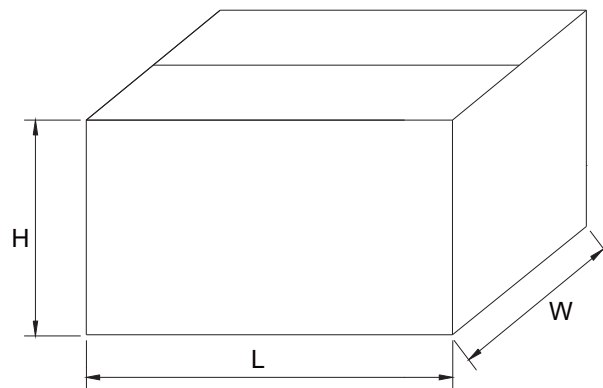

Dimensions apply to both sides of the reel

Description	Dimension	Specification(mm)
Component Pitch	A	5.0±0.5
Inside Tape Spacing	B	52.4±1.5
Lead To Lead Eccentricity	[C <sub>1</sub> - C <sub>2</sub> ]	1.0 Max.
Lead Extension	D	0.5 Max.
Lead Bending	E	1.2 Max.
Cumulative Pitch	G	1.5 per 10 pitch
Exposed Adhesive	H	0.8 Max.
Tape Width	J	6.0±0.4
Tape Leader	Beginning and end of reel or ammo pack	300.0 Min.
Empty Spaces	Consecutive missing components not allowed	<0.1%
Polarity Marking	All polarized components shall be oriented in the same direction. The cathode tape shall be colored and the anode tape shall be white or light beige.	

**Carton Size**

Description	Dimension	Specification(mm typical)
Length	L	360
Width	W	350
Height	H	345

**Bulk Packing Specification**

**Inbox Size**

Description	Dimension	Specification(mm typical)
Length	L	200
Width	W	85
Height	H	20

**Carton Size**

Description	Dimension	Specification(mm typical)
Length	L	440
Width	W	210
Height	H	245

**Ammo Pack Dimensions**

**Ammo Size**

Description	Dimension	Specification(mm typical)
Length	L	260
Width	W	75
Height	H	140

**Carton Size**

Description	Dimension	Specification(mm typical)
Length	L	410
Width	W	265
Height	H	315