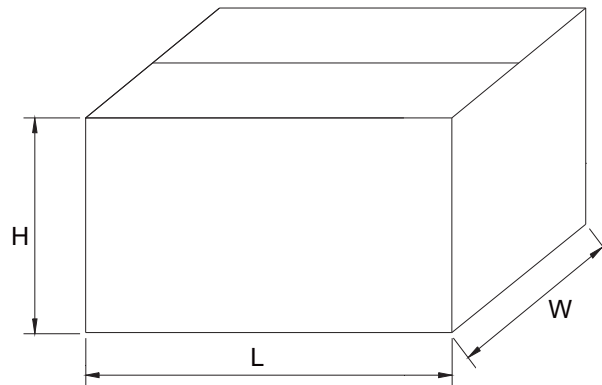

## Reel Dimensions

Description	Dimension	Specification(mm)
Reel Diameter	A	330
Core Diameter (Outside Dimension)	B	16.6±0.4
Arbor Hole Diameter	C	85.7±0.3
Reel Width	D	79.0±1.0

**Reel Taping Specifications**

Dimensions apply to both sides of the reel

Description	Dimension	Specification(mm)
Component Pitch	A	5.0±0.5
Inside Tape Spacing	B	52.4±1.5
Lead To Lead Eccentricity	[C <sub>1</sub> - C <sub>2</sub> ]	1.0 Max.
Lead Extension	D	0.5 Max.
Lead Bending	E	1.2 Max.
Cumulative Pitch	G	1.5 per 10 pitch
Exposed Adhesive	H	0.8 Max.
Tape Width	J	6.0±0.4
Tape Leader	Beginning and end of reel or ammo pack	300.0 Min.
Empty Spaces	Consecutive missing components not allowed	<0.1%
Polarity Marking	All polarized components shall be oriented in the same direction. The cathode tape shall be colored and the anode tape shall be white or light beige.	

**Carton Size**

Description	Dimension	Specification(mm typical)
Length	L	360
Width	W	350
Height	H	345

**Bulk Packing Specification**

**Inbox Size**

Description	Dimension	Specification(mm typical)
Length	L	200
Width	W	85
Height	H	20

**Carton Size**

Description	Dimension	Specification(mm typical)
Length	L	440
Width	W	210
Height	H	245

**Ammo Pack Dimensions**

**Ammo Size**

Description	Dimension	Specification(mm typical)
Length	L	260
Width	W	75
Height	H	140