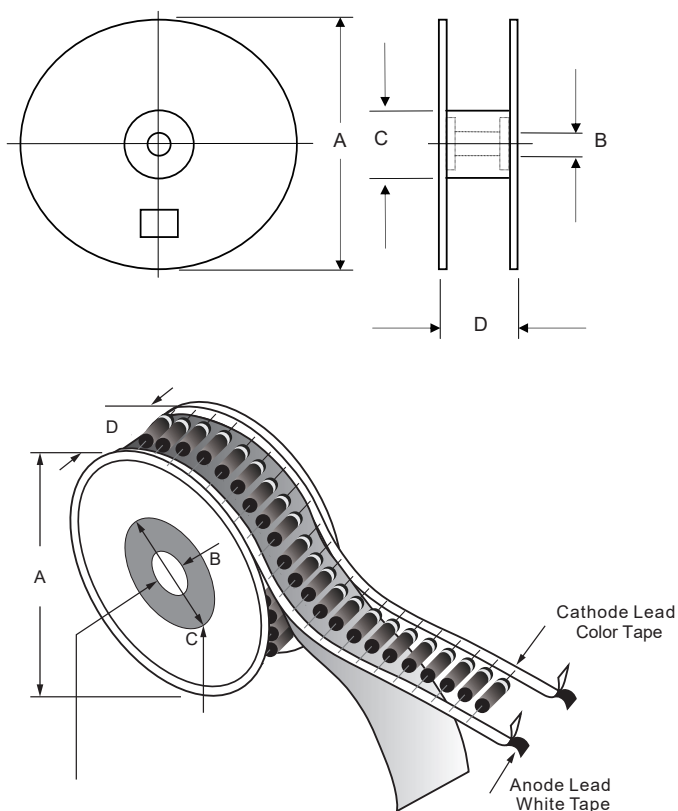

Note 2: MCC Tape&reel products meets EIA-481 specification.

Note 3: Please refer to the product datasheet for MSL level, RoHS and Halogen-Free compliance.

Note 4: Orientation guide for commonly used devices.

## Reel Dimensions

Description	Dimension	Specification(mm)
Reel Diameter	A	330
Core Diameter (Outside Dimension)	B	16.6±0.4
Arbor Hole Diameter	C	85.7±0.3
Reel Width	D	79.0±1.0

**Reel Taping Specifications**

Dimensions apply to both sides of the reel

Description	Dimension	Specification(mm)
Component Pitch	A	5.0±0.5
Inside Tape Spacing	B	52.4±1.5
Lead To Lead Eccentricity	[C <sub>1</sub> - C <sub>2</sub> ]	1.0 Max.
Lead Extension	D	0.5 Max.
Lead Bending	E	1.2 Max.
Cumulative Pitch	G	1.5 per 10 pitch
Exposed Adhesive	H	0.8 Max.
Tape Width	J	6.0±0.4
Tape Leader	Beginning and end of reel or ammo pack	300.0 Min.
Empty Spaces	Consecutive missing components not allowed	<0.1%
Polarity Marking	All polarized components shall be oriented in the same direction. The cathode tape shall be colored and the anode tape shall be white or light beige.	

**Carton Size**

Description	Dimension	Specification(mm typical)
Length	L	410
Width	W	265
Height	H	315