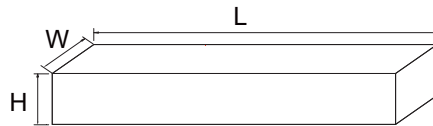

## Reel Dimensions

Description	Dimension	Specification(mm)
Reel Diameter	A	330
Core Diameter (Outside Dimension)	B	16.6±0.4
Arbor Hole Diameter	C	85.7±0.3
Reel Width	D	79.0±1.0

**Reel Taping Specifications**

Dimensions apply to both sides of the reel

Description	Dimension	Specification(mm)
Component Pitch	A	5.0±0.5
Inside Tape Spacing	B	52.4±1.5
Lead To Lead Eccentricity	[C <sub>1</sub> - C <sub>2</sub> ]	1.0 Max.
Lead Extension	D	0.5 Max.
Lead Bending	E	1.2 Max.
Cumulative Pitch	G	1.5 per 10 pitch
Exposed Adhesive	H	0.8 Max.
Tape Width	J	6.0±0.4
Tape Leader	Beginning and end of reel or ammo pack	300.0 Min.
Empty Spaces	Consecutive missing components not allowed	<0.1%
Polarity Marking	All polarized components shall be oriented in the same direction. The cathode tape shall be colored and the anode tape shall be white or light beige.	

**Carton Size**

Description	Dimension	Specification(mm typical)
Length	L	360
Width	W	350
Height	H	345

**Bulk Packing Specification**

**Inbox Size**

Description	Dimension	Specification(mm typical)
Length	L	200
Width	W	85
Height	H	20

**Carton Size**

Description	Dimension	Specification(mm typical)
Length	L	440
Width	W	210
Height	H	245

**Ammo Pack Dimensions**

**Ammo Size**

Description	Dimension	Specification(mm typical)
Length	L	260
Width	W	75
Height	H	140