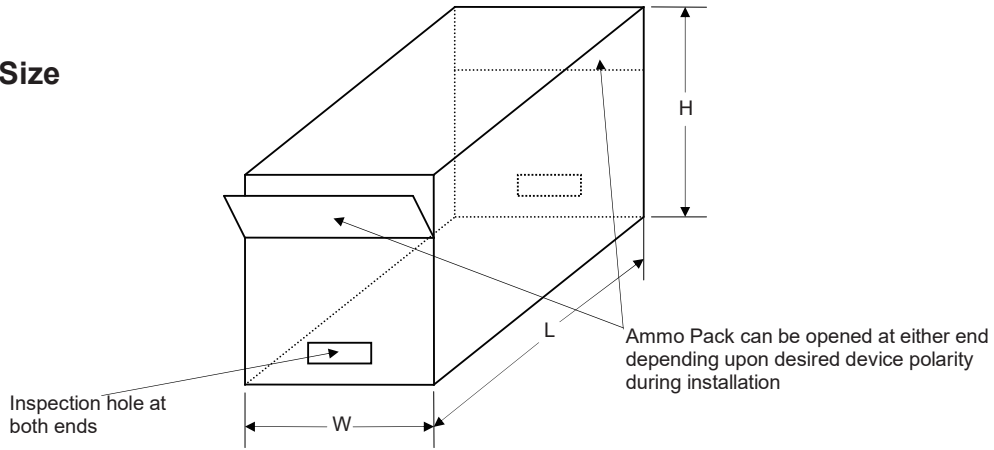

## Reel Dimensions

Description	Dimension	Specification(mm)
Reel Diameter	A	330
Core Diameter (Outside Dimension)	B	16.6±0.4
Arbor Hole Diameter	C	85.7±0.3
Reel Width	D	79.0±1.0

**Reel Taping Specifications**

Dimensions apply to both sides of the reel

Description	Dimension	Specification(mm)
Component Pitch	A	5.0±0.5
Inside Tape Spacing	B	52.4±1.5
Lead To Lead Eccentricity	[C <sub>1</sub> - C <sub>2</sub> ]	1.0 Max.
Lead Extension	D	0.5 Max.
Lead Bending	E	1.2 Max.
Cumulative Pitch	G	1.5 per 10 pitch
Exposed Adhesive	H	0.8 Max.
Tape Width	J	6.0±0.4
Tape Leader	Beginning and end of reel or ammo pack	300.0 Min.
Empty Spaces	Consecutive missing components not allowed	<0.1%
Polarity Marking	All polarized components shall be oriented in the same direction. The cathode tape shall be colored and the anode tape shall be white or light beige.	

**Carton Size**

Description	Dimension	Specification(mm typical)
Length	L	360
Width	W	350
Height	H	345

**Bulk Packing Specification**

**Inbox Size**

Description	Dimension	Specification(mm typical)
Length	L	200
Width	W	85
Height	H	20

**Carton Size**

Description	Dimension	Specification(mm typical)
Length	L	440
Width	W	210
Height	H	245

**Ammo Pack Dimensions**

**Ammo Size**

Description	Dimension	Specification(mm typical)
Length	L	260
Width	W	75
Height	H	140