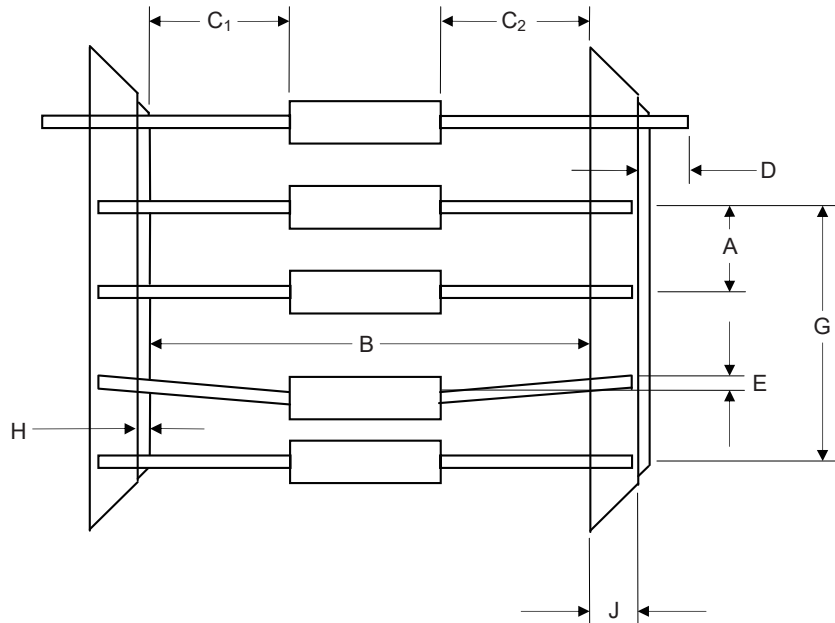

Note 2: MCC Tape&reel products meets EIA-481 specification.

Note 3: Please refer to the product datasheet for MSL level, RoHS and Halogen-Free compliance.

Note 4: Orientation guide for commonly used devices.

## Reel Dimensions

Description	Dimension	Specification(mm)
Reel Diameter	A	330
Core Diameter (Outside Dimension)	B	16.6±0.4
Arbor Hole Diameter	C	85.7±0.3
Reel Width	D	79.0±1.0

**Reel Taping Specifications**

Dimensions apply to both sides of the reel

Description	Dimension	Specification(mm)
Component Pitch	A	5.0±0.5
Inside Tape Spacing	B	52.4±1.5
Lead To Lead Eccentricity	[C <sub>1</sub> - C <sub>2</sub> ]	1.0 Max.
Lead Extension	D	0.5 Max.
Lead Bending	E	1.2 Max.
Cumulative Pitch	G	1.5 per 10 pitch
Exposed Adhesive	H	0.8 Max.
Tape Width	J	6.0±0.4
Tape Leader	Beginning and end of reel or ammo pack	300.0 Min.
Empty Spaces	Consecutive missing components not allowed	<0.1%
Polarity Marking	All polarized components shall be oriented in the same direction. The cathode tape shall be colored and the anode tape shall be white or light beige.	

**Carton Size**

Description	Dimension	Specification(mm typical)
Length	L	410
Width	W	265
Height	H	315