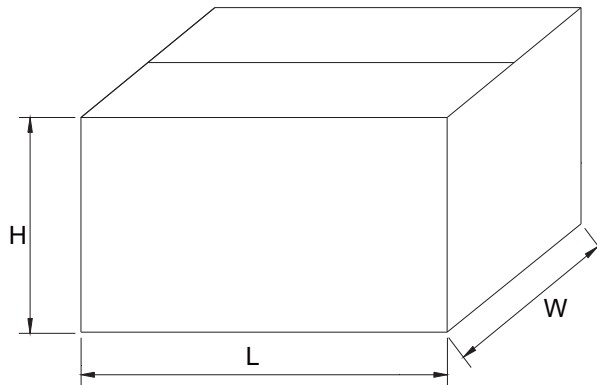

## Reel Dimensions

Description	Dimension	Specification(mm)
Reel Diameter	A	330
Core Diameter (Outside Dimension)	B	16.6±0.4
Arbor Hole Diameter	C	85.7±0.3
Reel Width	D	79.0±1.0

**Reel Taping Specifications**

Dimensions apply to both sides of the reel

Description	Dimension	Specification(mm)
Component Pitch	A	5.0±0.5
Inside Tape Spacing	B	52.4±1.5
Lead To Lead Eccentricity	[C <sub>1</sub> - C <sub>2</sub> ]	1.0 Max.
Lead Extension	D	0.5 Max.
Lead Bending	E	1.2 Max.
Cumulative Pitch	G	1.5 per 10 pitch
Exposed Adhesive	H	0.8 Max.
Tape Width	J	6.0±0.4
Tape Leader	Beginning and end of reel or ammo pack	300.0 Min.
Empty Spaces	Consecutive missing components not allowed	<0.1%
Polarity Marking	All polarized components shall be oriented in the same direction. The cathode tape shall be colored and the anode tape shall be white or light beige.	

**Carton Size**

Description	Dimension	Specification(mm typical)
Length	L	360
Width	W	350
Height	H	345

**Bulk Packing Specification**

**Inbox Size**

Description	Dimension	Specification(mm typical)
Length	L	200
Width	W	85
Height	H	20

**Carton Size**

Description	Dimension	Specification(mm typical)
Length	L	410
Width	W	265
Height	H	315