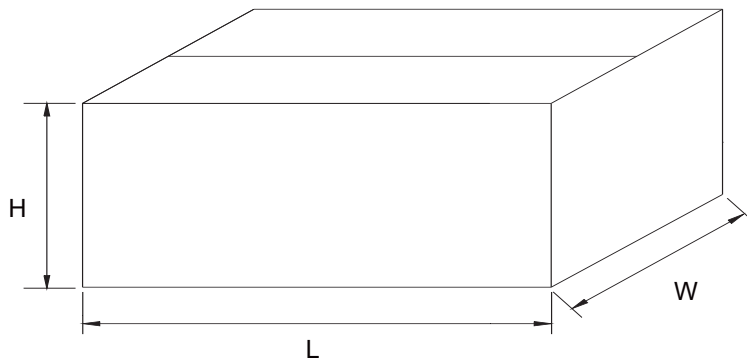

## Packing Quantity

Package	Package Type	Box Quantity	Carton Quantity
C2	Box	6pcs	30pcs

Note 1: These are minimum package quantities only. Minimum orders will differ. Contact the factory for more information on minimum order quantities.

## Dimensions

### Inbox Size

Description	Dimension	Specification(mm typical)
Length	L	290
Width	W	252
Height	H	50

### Carton Size

Description	Dimension	Specification(mm typical)
Length	L	310
Width	W	280
Height	H	285