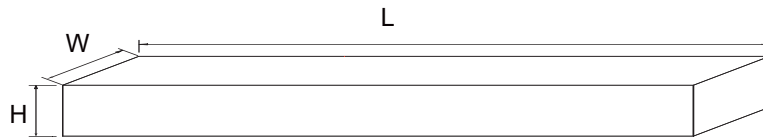

## Packing Quantity

Package	Package Type	Box Quantity	Carton Quantity
C2	Box	6pcs	30pcs

Note 1: These are minimum package quantities only. Minimum orders will differ. Contact the factory for more information on minimum order quantities.

## Dimensions

### Inbox Size

Description	Dimension	Specification(mm typical)
Length	L	290
Width	W	252
Height	H	50

### Carton Size

Description	Dimension	Specification(mm typical)
Length	L	310
Width	W	280
Height	H	285